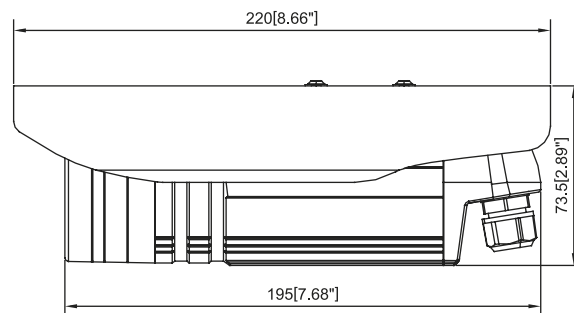

Megapixel Outdoor IP IR Bullet Camera

ACM-1231/ACM-1232

* The bracket needs to be purchased separately.

- 1/3" Micron Progressive Scan CMOS
- Day and night function with Mechanical IR Cut Filter
- Integrated f3.3 ~ 12 mm / F1.6 Megapixel lens
- Selectable MPEG-4 / MJPEG compression
- Up to SXGA resolution at 8 FPS
- Multi-stream with variable frame rate in the same compression
- Two-way audio supported
- Hardware motion detection
- DC 12 V or Power over Ethernet (IEEE 802.3af) supported (ACM-1231), or AC 24V power source supported (ACM-1232)
- IP66 weatherproof supported

- | | |
|---------------------------------|-----------------------|
| ① DC 12 V / AC 24 V Power Input | ④ Ethernet Port |
| ② Audio Input / Output | ⑤ Power LED Indicator |
| ③ Reset Button | |

DIMENSION DIAGRAM

Unit: mm [inch]