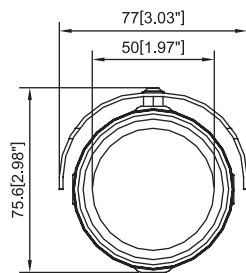

Megapixel Outdoor IP IR Bullet Camera

ACM-1231/ACM-1232

* The bracket needs to be purchased separately.

- 1/3" Micron Progressive Scan CMOS
- Day and night function with Mechanical IR Cut Filter
- Integrated f3.3 ~ 12 mm / F1.6 Megapixel lens
- Selectable MPEG-4 / MJPEG compression
- Up to SXGA resolution at 8 FPS
- Multi-stream with variable frame rate in the same compression
- Two-way audio supported
- Hardware motion detection
- DC 12 V or Power over Ethernet (IEEE 802.3af) supported (ACM-1231), or AC 24V power source supported (ACM-1232)
- IP66 weatherproof supported

- | | |
|---------------------------------|-----------------------|
| ① DC 12 V / AC 24 V Power Input | ④ Ethernet Port |
| ② Audio Input / Output | ⑤ Power LED Indicator |
| ③ Reset Button | |

DIMENSION DIAGRAM

Unit: mm [inch]